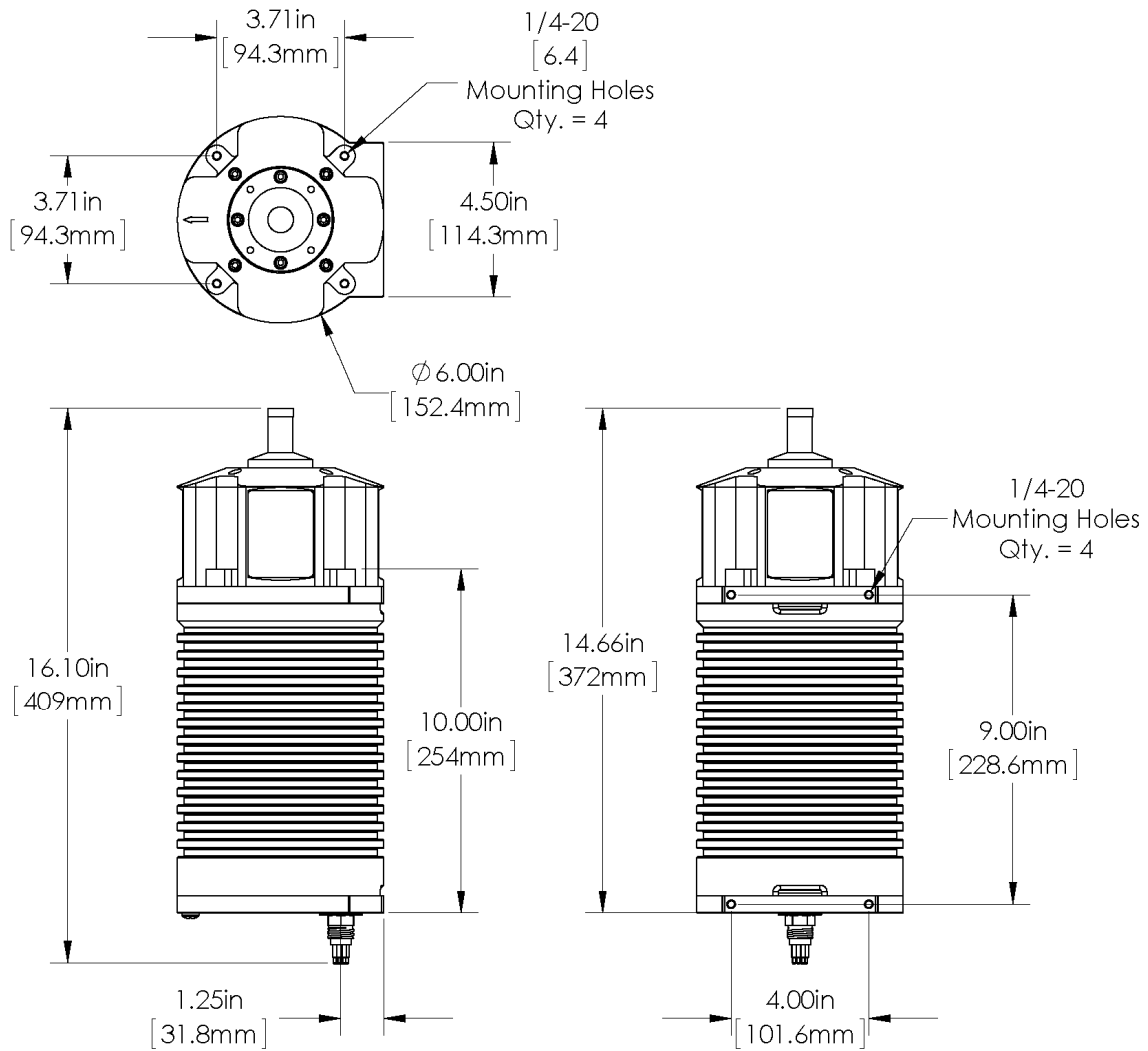

# IMAGENEX MODEL DT360 MULTIBEAM PROFILING SONAR

[www.imagenex.com](http://www.imagenex.com)

Copyright © 2015 - 2019  
Imagenex Technology Corp.

<b>HARDWARE SPECIFICATIONS:</b>	
<b>FREQUENCY</b>	675 kHz
<b>TRANSDUCER BEAM WIDTH (nominal)</b>	Horizontal: 360° Vertical: 3°
<b>EFFECTIVE BEAM WIDTHS</b>	Narrow: 0.75° Medium: 1.5° Wide: 3°
<b>NUMBER OF BEAMS</b>	360, 720, 1440
<b>DATA POINTS</b>	500 or 1000
<b>RANGE RESOLUTION</b>	1/500 or 1/1000 of range
<b>MIN. DETECTABLE RANGE</b>	0.5 m
<b>MAX. OPERATING DEPTH</b>	1000 m
<b>FRAME RATE</b>	Up to 10 fps
<b>INTERFACE TO PC</b>	Standard: 10/100 Mbps Ethernet (10 BASE-T or 100 BASE-TX) using TCP/IP Bit rate may vary if an Ethernet extender is in use**.
<b>MAX. CABLE LENGTH</b>	Standard: 100 m on CAT5e Cable length may be increased up to ~9000 m using an Ethernet extender**. Please enquire for more information.
<b>CONNECTOR</b>	End mounted, 8 conductor, wet mateable (Subconn MCBH8M-SS)
<b>POWER SUPPLY</b>	24 V Nominal, (20 – 32 VDC) at less than 20 Watts
<b>DIMENSIONS</b>	See drawing
<b>WEIGHT: In Air</b>	~15 lbs (~7 kg)
<b>In Water</b>	~3 lbs (~1.5 kg)
<b>MATERIALS</b>	6061-T6 Aluminum, PVC, Epoxy, Stainless Steel connector
<b>FINISH</b>	Hard Anodize

\*\*Only for 10 BASE-T

<b>SOFTWARE SPECIFICATIONS:</b>	<b>DT360.exe</b>
<b>WINDOWS™ OPERATING SYSTEM</b>	Windows™ XP, Vista, 7, 8, 10
<b>DISPLAY MODES</b>	Polar, Beam Test
<b>RANGE SCALES</b>	2.5 m, 5 m, 10 m, 20 m
<b>PULSE WIDTH</b>	Automatic with manual multiplier
<b>MANUAL GAIN CONTROL</b>	0 to 20 dB
<b>FILE FORMAT:</b> RAW DATA BEAM POINT	(filename).R96 (filename).B96 (filename).P96
<b>RECOMMENDED MINIMUM COMPUTER REQUIREMENTS:</b>	2 GHz Pentium 4 256 MB RAM 20 GB Hard Disk 1024 x 768 screen resolution