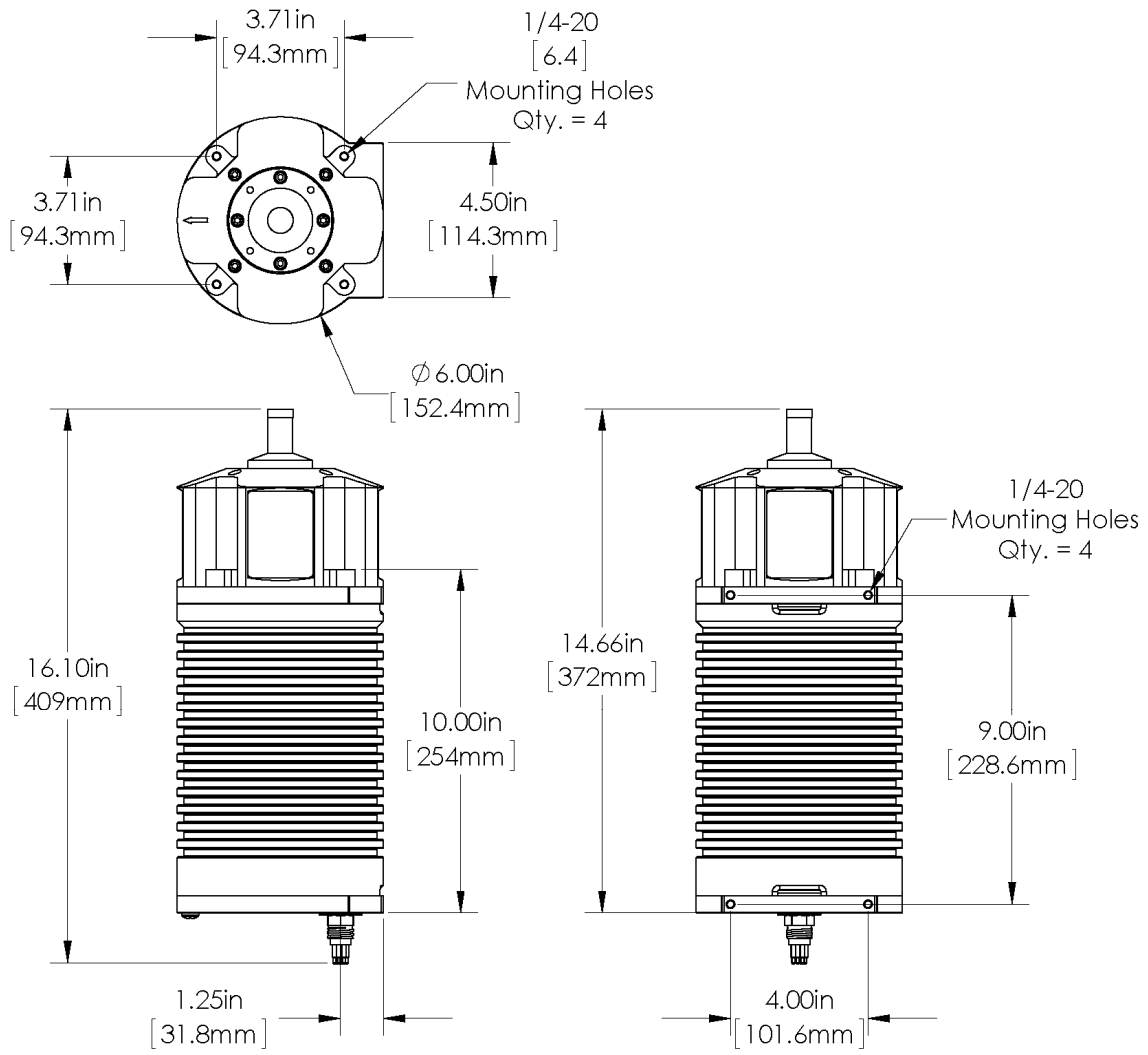

# IMAGENEX MODEL DT360 MULTIBEAM PROFILING SONAR

[www.imagenex.com](http://www.imagenex.com)

Copyright © 2015 - 2023  
Imagenex Technology Corp.

<b>HARDWARE SPECIFICATIONS:</b>	
<b>FREQUENCY</b>	675 kHz
<b>TRANSDUCER BEAM WIDTH (nominal)</b>	Horizontal: 360° Vertical: 3°
<b>EFFECTIVE BEAM WIDTHS</b>	Narrow: 0.75° Medium: 1.5° Wide: 3°
<b>NUMBER OF BEAMS</b>	360, 720, 1440
<b>DATA POINTS</b>	500 or 1000
<b>RANGE RESOLUTION</b>	1/500 or 1/1000 of range
<b>MIN. DETECTABLE RANGE</b>	0.5 m
<b>MAX. OPERATING DEPTH</b>	1000 m
<b>FRAME RATE</b>	Up to 10 fps
<b>INTERFACE TO PC</b>	Standard: 10/100 Mbps Ethernet (10 BASE-T or 100 BASE-TX) using TCP/IP Bit rate may vary if an Ethernet extender is in use**.
<b>MAX. CABLE LENGTH</b>	Standard: 100 m on CAT5e Cable length may be increased up to ~9000 m using an Ethernet extender**. Please enquire for more information.
<b>CONNECTOR</b>	End mounted, 8 conductor, wet mateable (Subconn MCBH8M-SS)
<b>POWER SUPPLY</b>	24 V Nominal, (20 – 32 VDC) at less than 20 Watts
<b>DIMENSIONS</b>	See drawing
<b>WEIGHT: In Air</b>	~15 lbs (~7 kg)
<b>In Water</b>	~3 lbs (~1.5 kg)
<b>MATERIALS</b>	6061-T6 Aluminum, PVC, Epoxy, Stainless Steel connector
<b>FINISH</b>	Hard Anodize

\*\*Only for 10 BASE-T

<b>SOFTWARE SPECIFICATIONS:</b>	<b>DT360.exe</b>
<b>WINDOWS™ OPERATING SYSTEM</b>	Windows™ XP, Vista, 7, 8, 10
<b>DISPLAY MODES</b>	Polar, Beam Test
<b>RANGE SCALES</b>	2.5 m, 5 m, 10 m, 20 m
<b>PULSE WIDTH</b>	Automatic with manual multiplier
<b>MANUAL GAIN CONTROL</b>	0 to 20 dB
<b>FILE FORMAT:</b> RAW DATA BEAM POINT	(filename).R96 (filename).B96 (filename).P96
<b>RECOMMENDED MINIMUM COMPUTER REQUIREMENTS:</b>	2 GHz Pentium 4 256 MB RAM 20 GB Hard Disk 1024 x 768 screen resolution