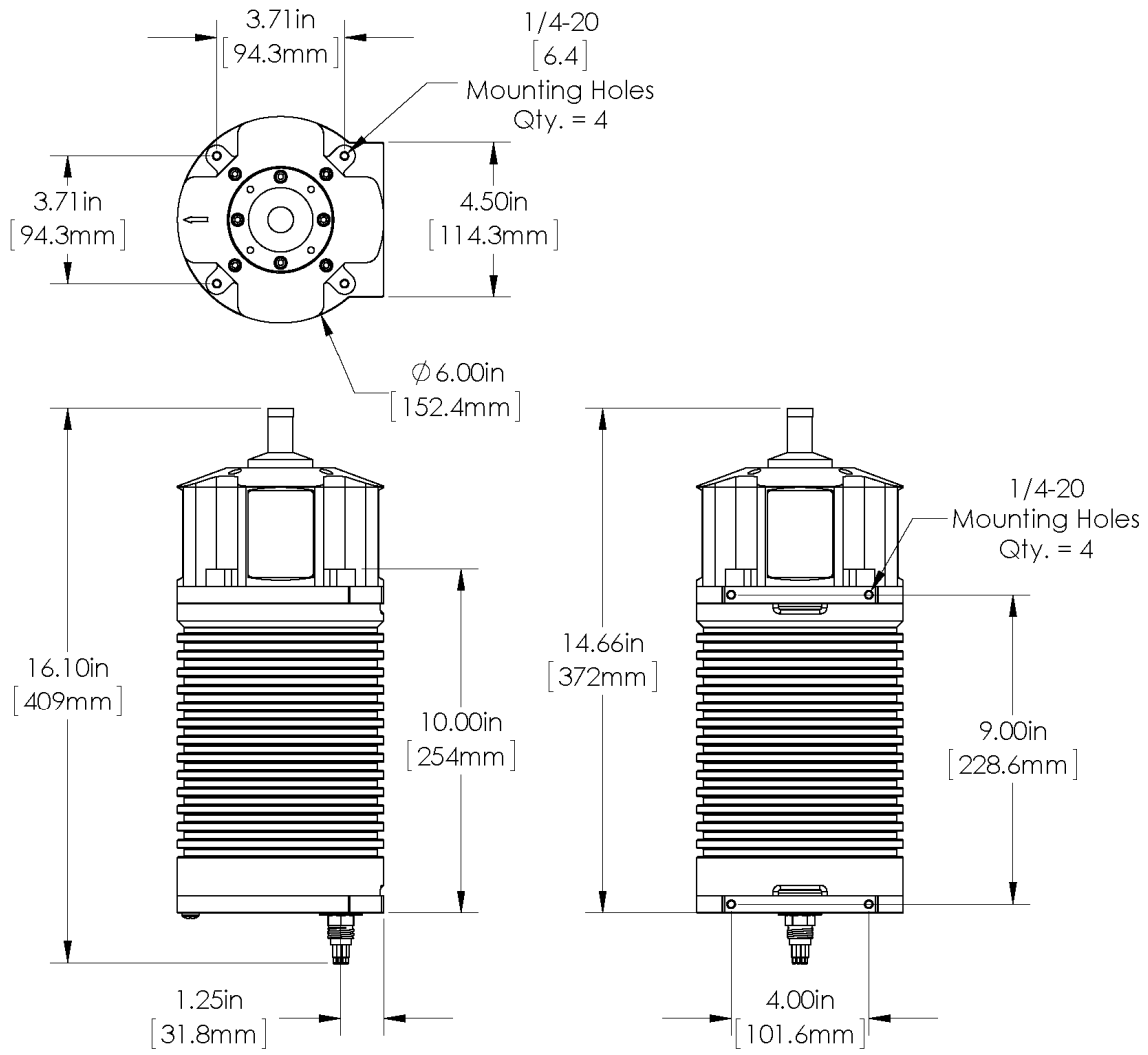

# IMAGENEX MODEL DT360 MULTIBEAM PROFILING SONAR

[www.imagenex.com](http://www.imagenex.com)

Copyright © 2015 - 2018  
Imagenex Technology Corp.

<b>HARDWARE SPECIFICATIONS:</b>	
<b>FREQUENCY</b>	675 kHz
<b>TRANSDUCER BEAM WIDTH (nominal)</b>	Horizontal: 360° Vertical: 3°
<b>EFFECTIVE BEAM WIDTHS</b>	Narrow: 0.75° Medium: 1.5° Wide: 3°
<b>NUMBER OF BEAMS</b>	360, 720, 1440
<b>DATA POINTS</b>	500 or 1000
<b>RANGE RESOLUTION</b>	1/500 or 1/1000 of range
<b>MIN. DETECTABLE RANGE</b>	0.5 m
<b>MAX. OPERATING DEPTH</b>	1000 m
<b>FRAME RATE</b>	Up to 10 fps
<b>INTERFACE TO PC</b>	Standard: 10/100 Mbps Ethernet (10 BASE-T or 100 BASE-TX) using TCP/IP Bit rate may vary if an Ethernet extender is in use**.
<b>MAX. CABLE LENGTH</b>	Standard: 100 m on CAT5e Cable length may be increased up to ~9000 m using an Ethernet extender**. Please enquire for more information.
<b>CONNECTOR</b>	End mounted, 8 conductor, wet mateable (Subconn MCBH8M-SS)
<b>POWER SUPPLY</b>	24 V Nominal, (20 – 32 VDC) at less than 20 Watts
<b>DIMENSIONS</b>	See drawing
<b>WEIGHT: In Air</b>	~15 lbs (~7 kg)
<b>In Water</b>	~3 lbs (~1.5 kg)
<b>MATERIALS</b>	6061-T6 Aluminum, PVC, Epoxy, Stainless Steel connector
<b>FINISH</b>	Hard Anodize

\*\*Only for 10 BASE-T

<b>SOFTWARE SPECIFICATIONS:</b>	<b>DT360.exe</b>
<b>WINDOWS™ OPERATING SYSTEM</b>	Windows™ XP, Vista, 7, 8, 10
<b>DISPLAY MODES</b>	Polar, Beam Test
<b>RANGE SCALES</b>	2.5 m, 5 m, 10 m, 20 m
<b>PULSE WIDTH</b>	Automatic with manual multiplier
<b>MANUAL GAIN CONTROL</b>	0 to 20 dB
<b>FILE FORMAT:</b> RAW DATA BEAM POINT	(filename).R96 (filename).B96 (filename).P96
<b>RECOMMENDED MINIMUM COMPUTER REQUIREMENTS:</b>	2 GHz Pentium 4 256 MB RAM 20 GB Hard Disk 1024 x 768 screen resolution